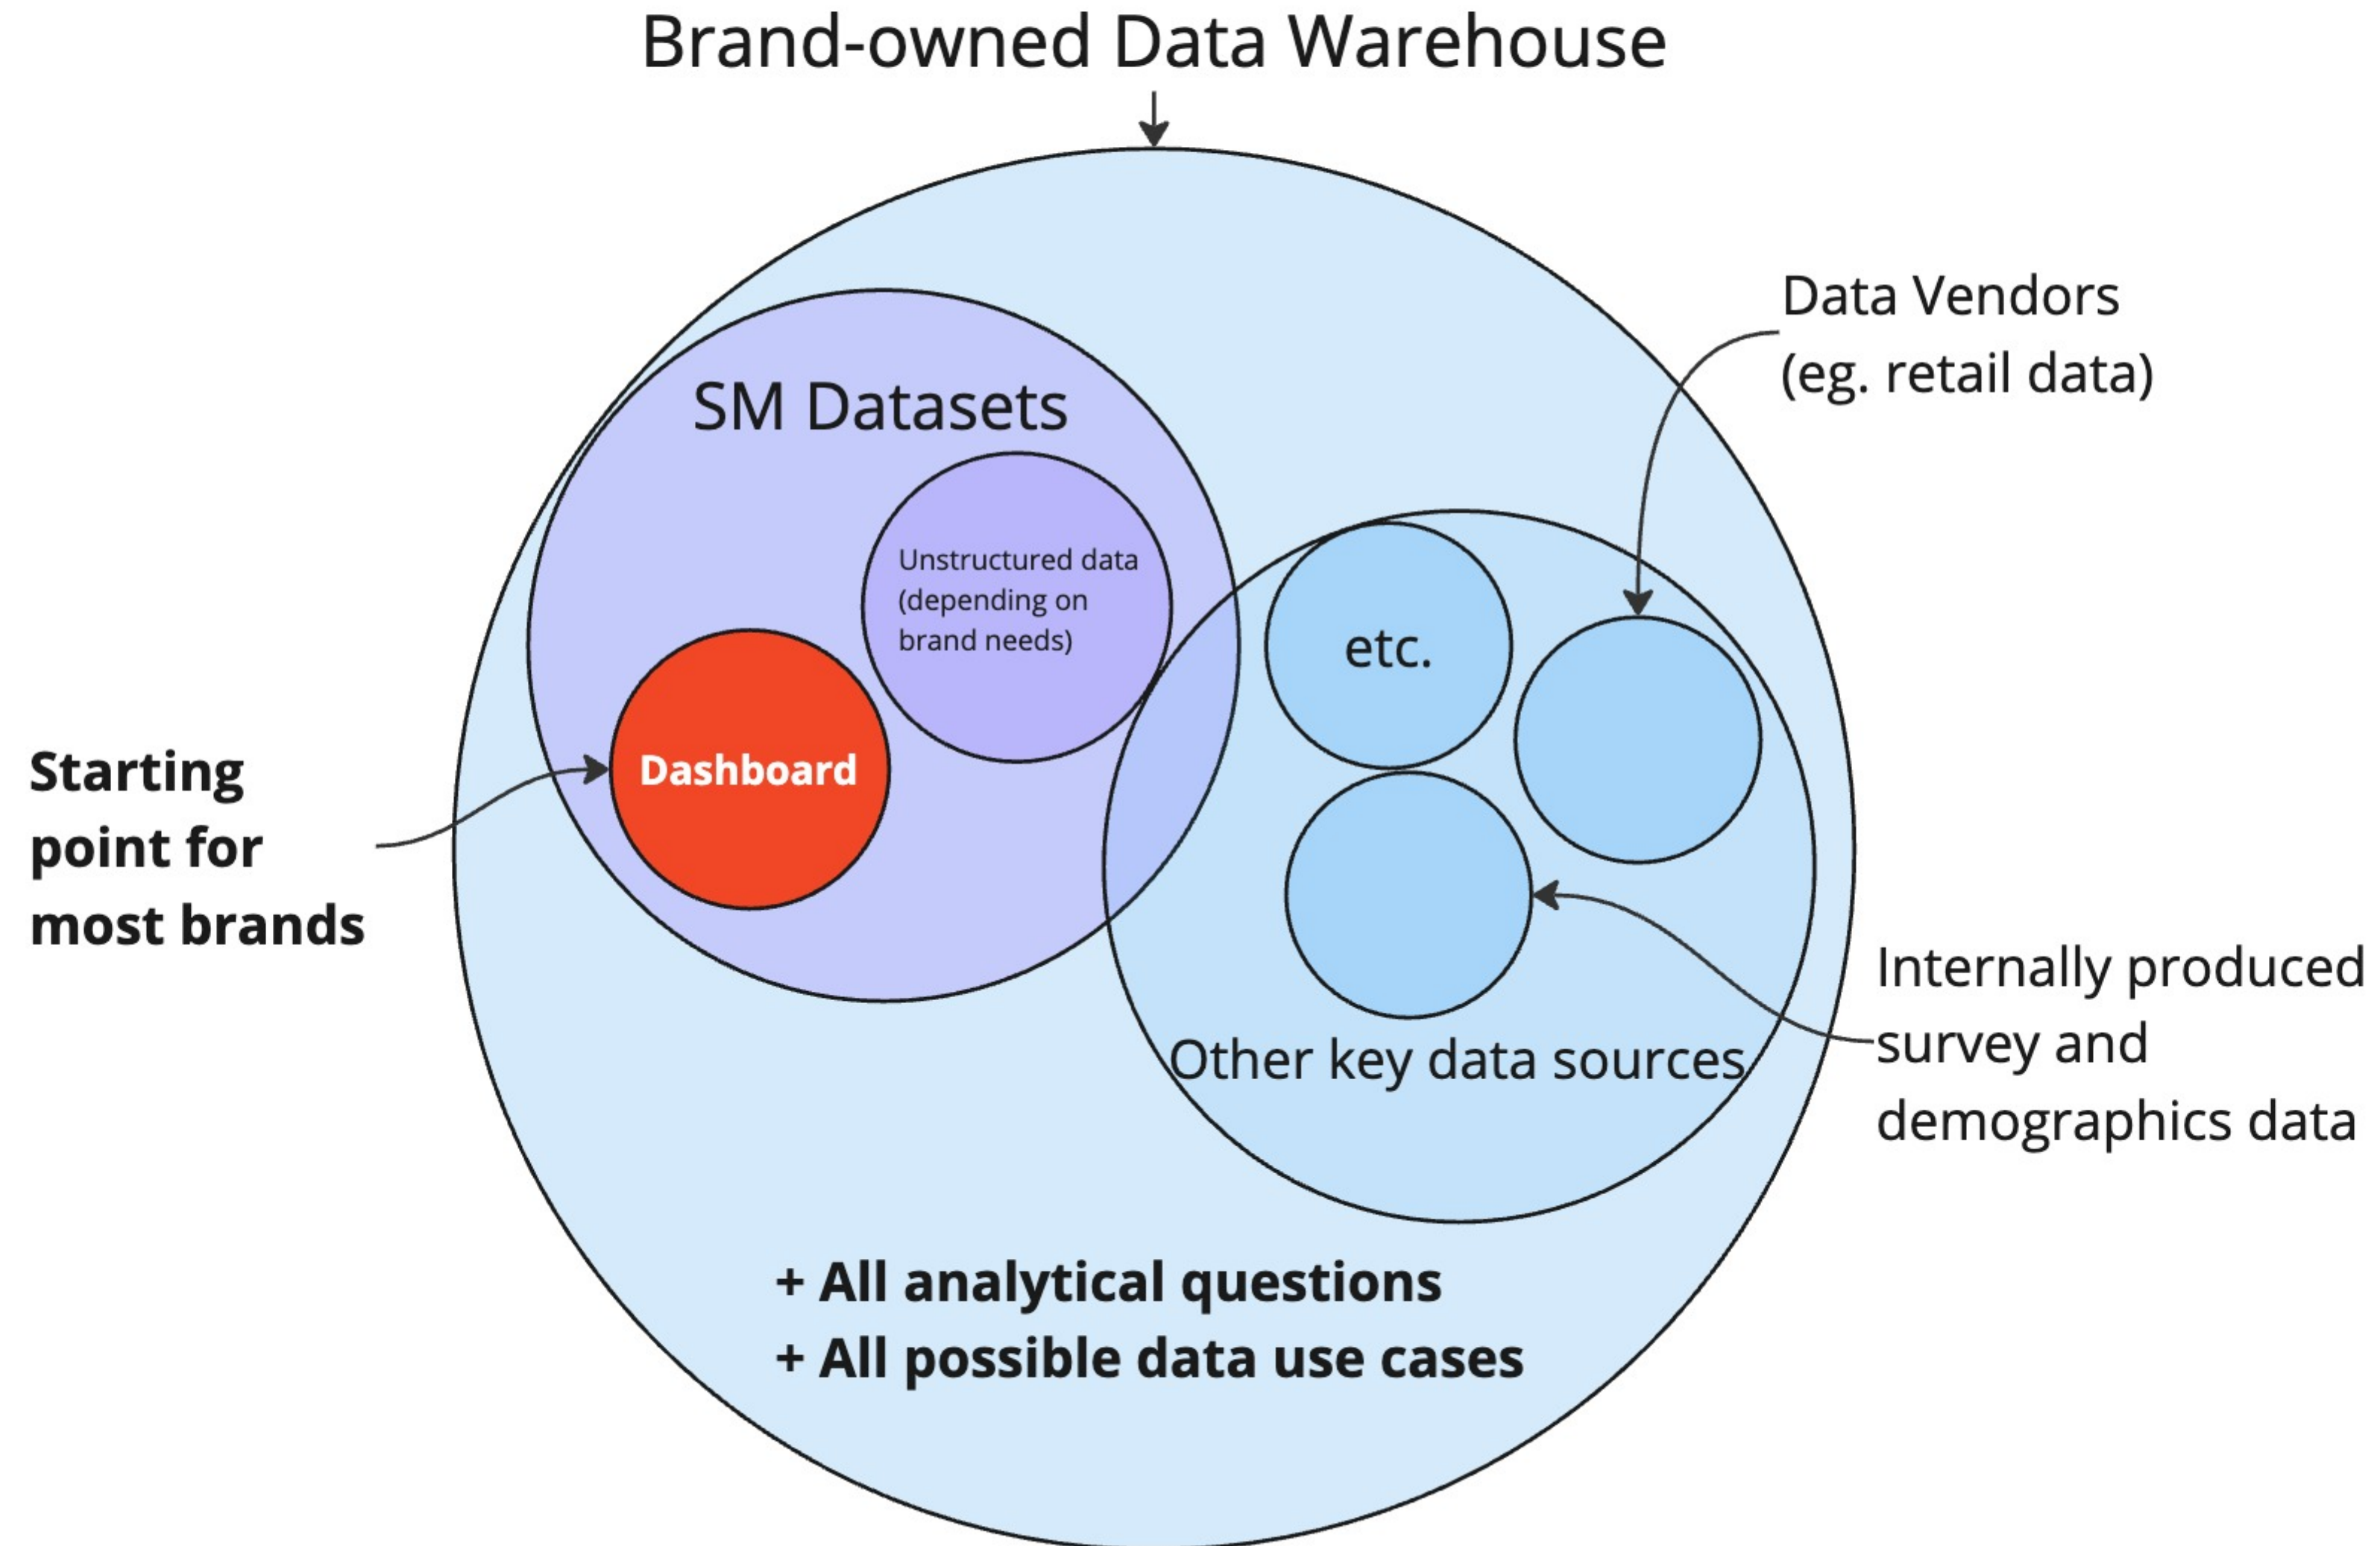

Source Medium

Direct Data Access

THE PROBLEM

Trustworthy & actionable data requires significant infrastructural investment

THE SOLUTION

The highest quality data +standardized schema +unlimited flexibility

THE DIFFERENCE

How does it differ from the current model?

USE CASES

Use Case 1: Media Mix Modeling

Make the most informed decision based on outputs from multiple modeling vendors, internal models, and source of truth data supplied by Source Medium.