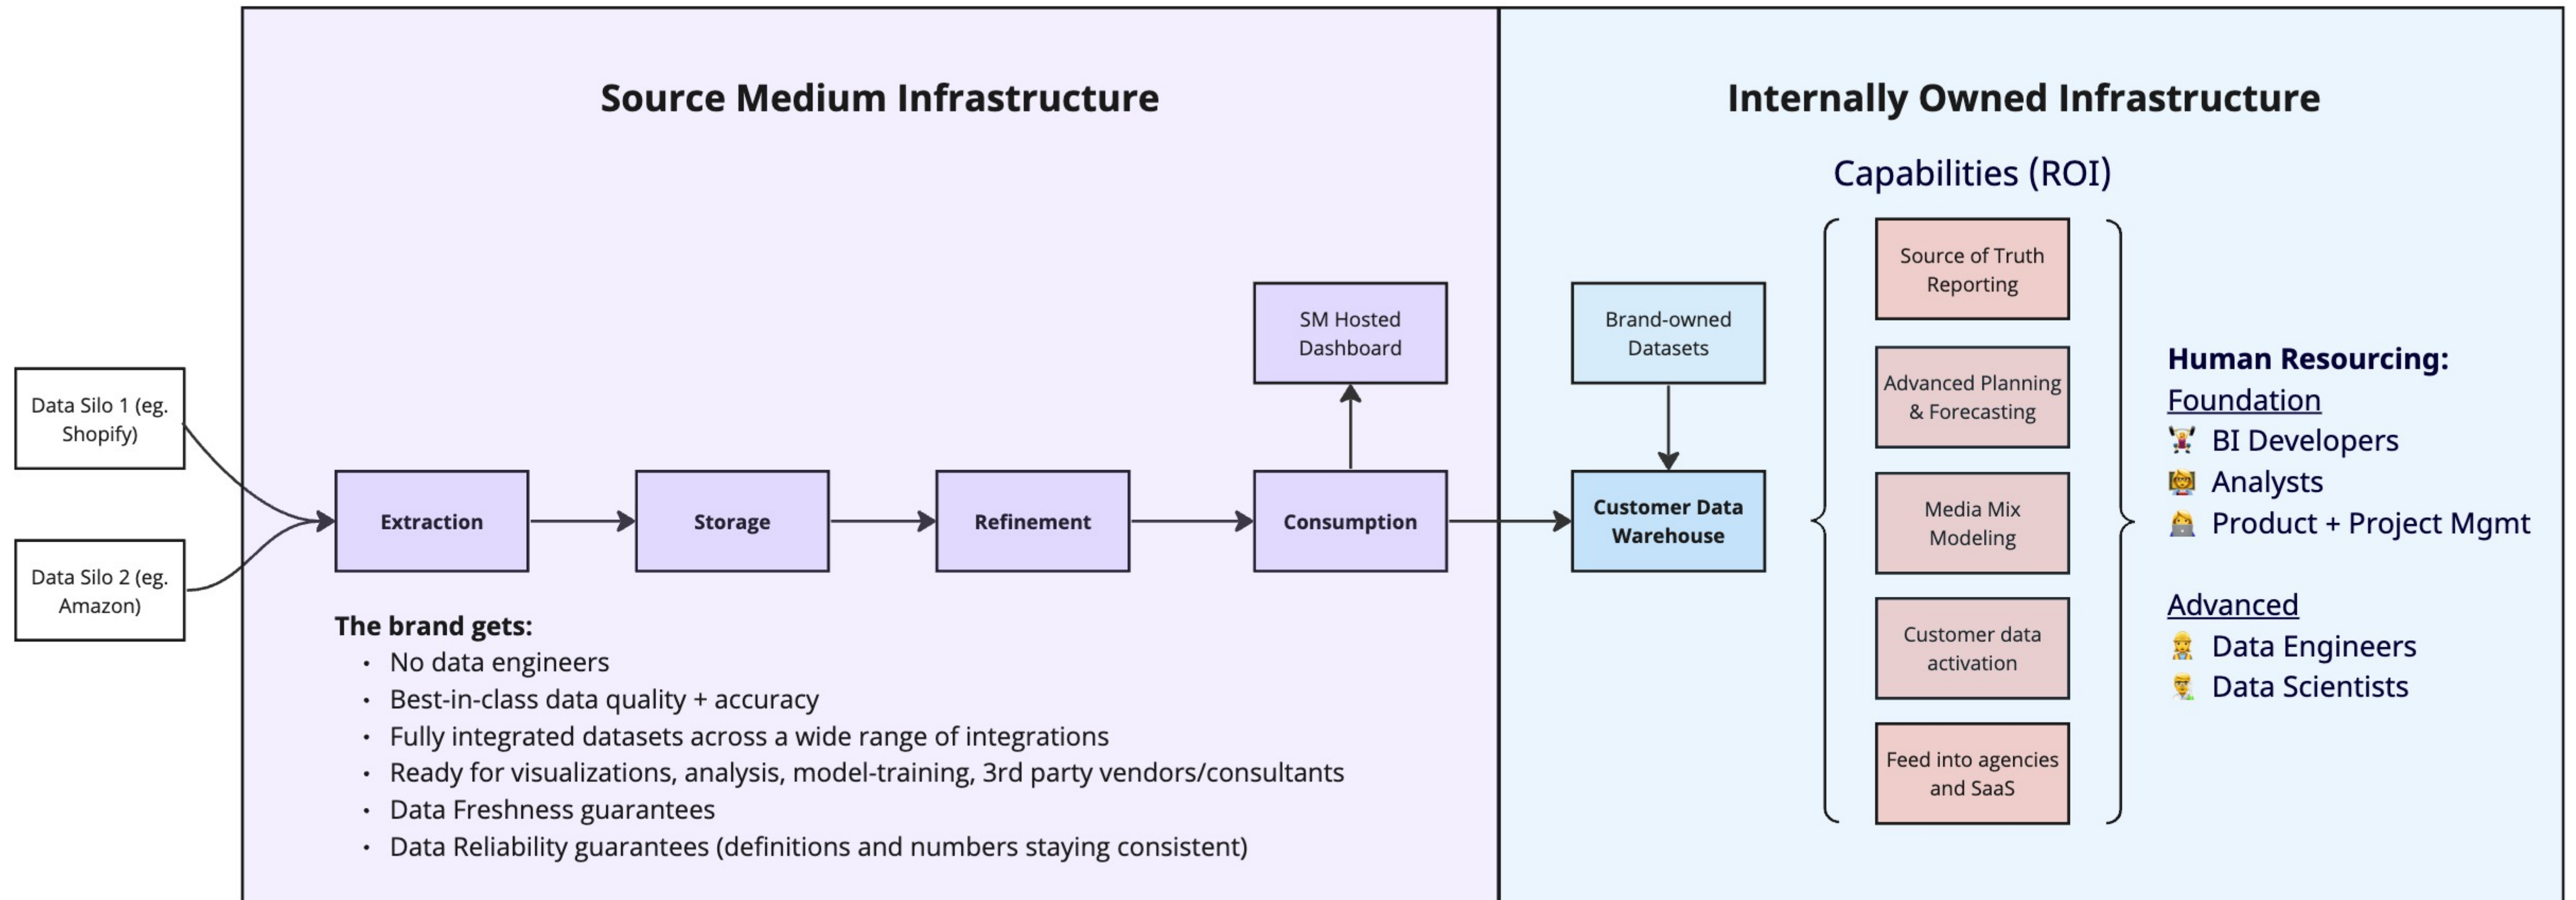

Source Medium

Direct Data Access

THE PROBLEM

Trustworthy & actionable data requires significant infrastructural investment

THE SOLUTION

The highest quality data +standardized schema +unlimited flexibility

THE DIFFERENCE

How does it differ from the current model?

USE CASES

Use Case 1: Media Mix Modeling

Make the most informed decision based on outputs from multiple modeling vendors, internal models, and source of truth data supplied by Source Medium.